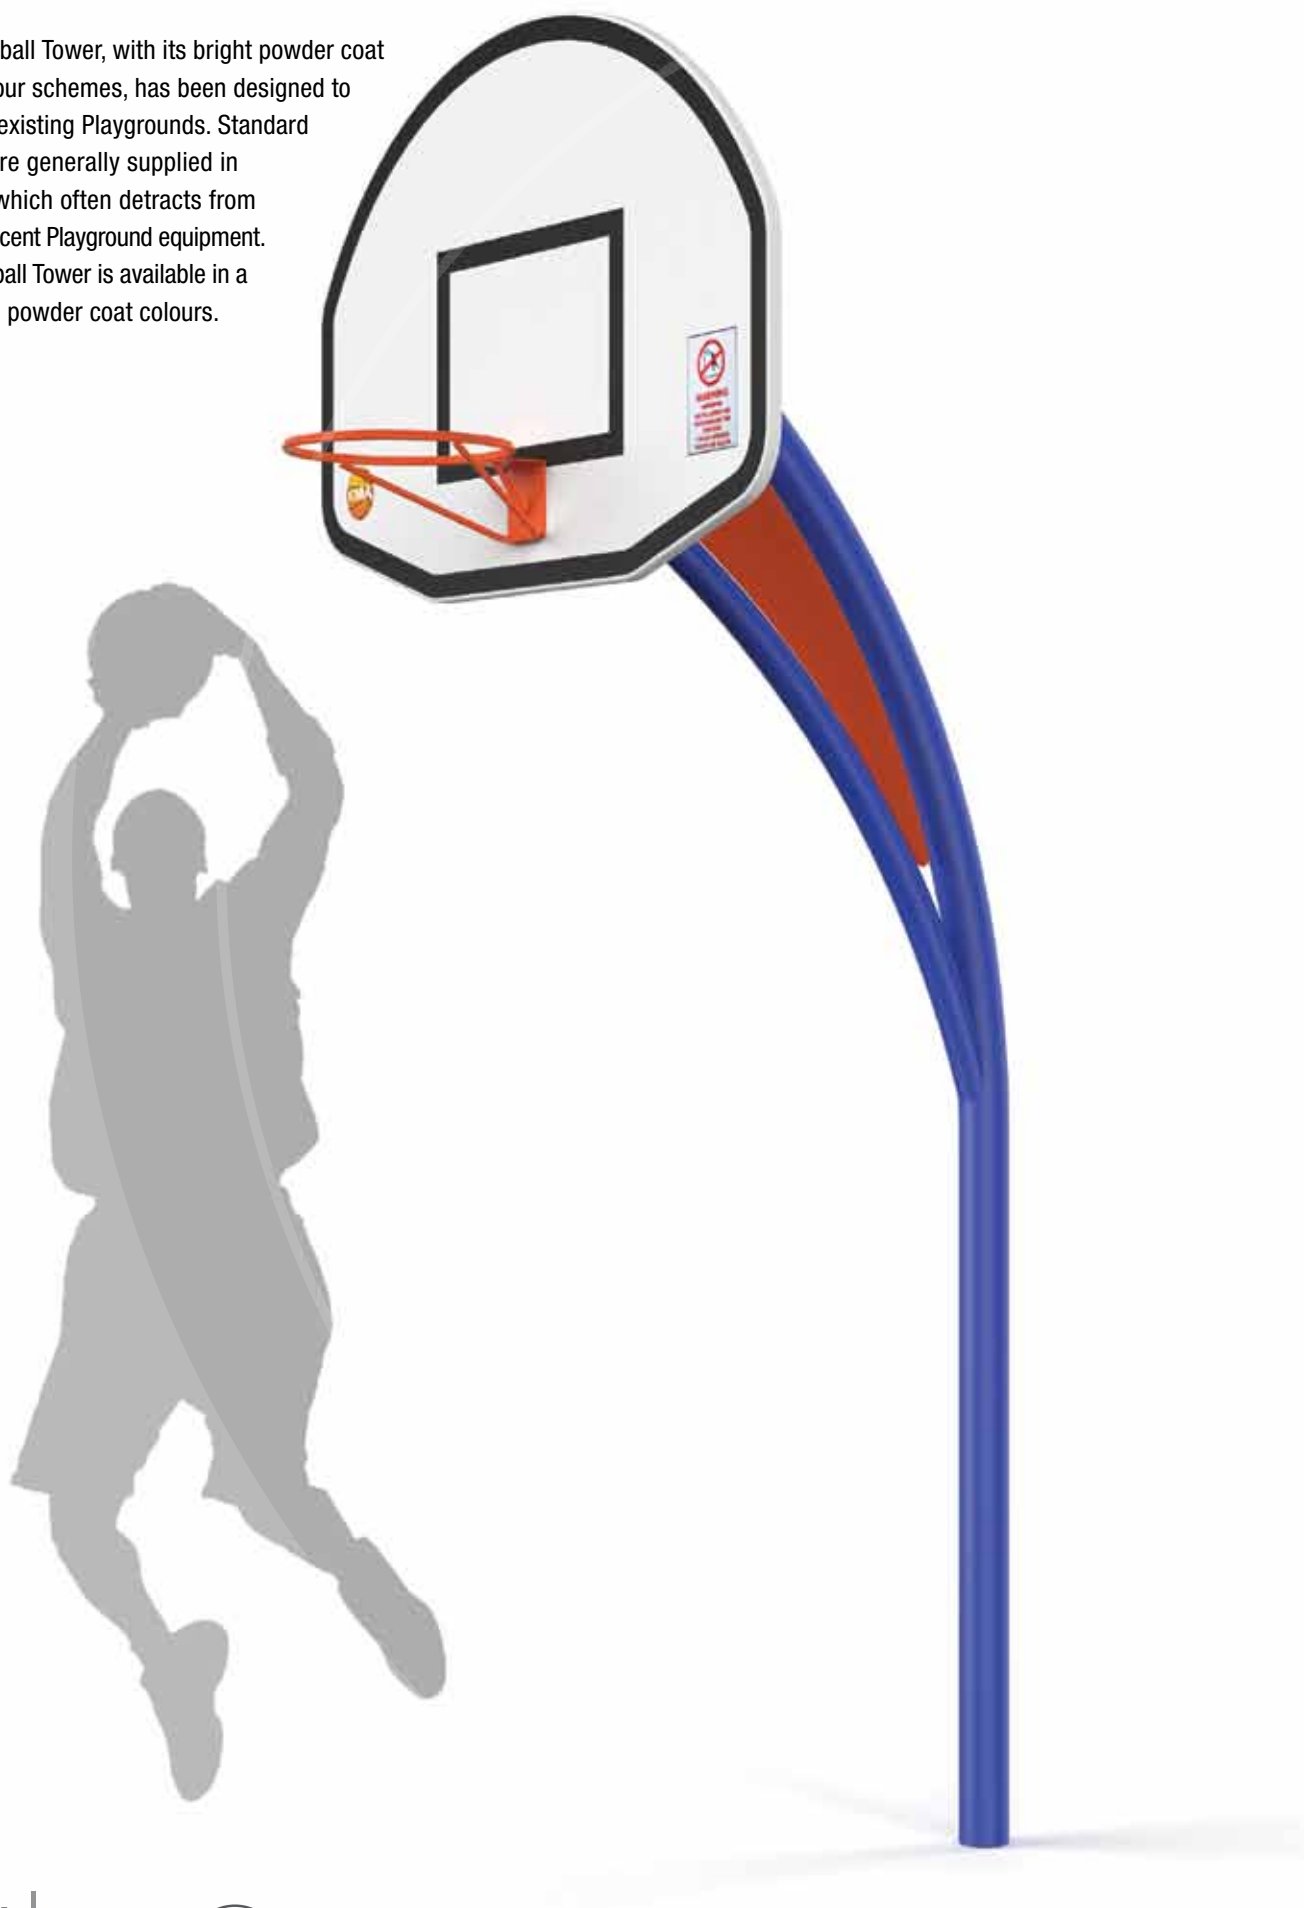

NextGen Basketball Tower – BT29

The NextGen Basketball Tower, with its bright powder coat finish and funky colour schemes, has been designed to compliment new or existing Playgrounds. Standard Basketball Towers are generally supplied in a galvanised finish which often detracts from brightly coloured adjacent Playground equipment. The NextGen Basketball Tower is available in a full range of modern powder coat colours.