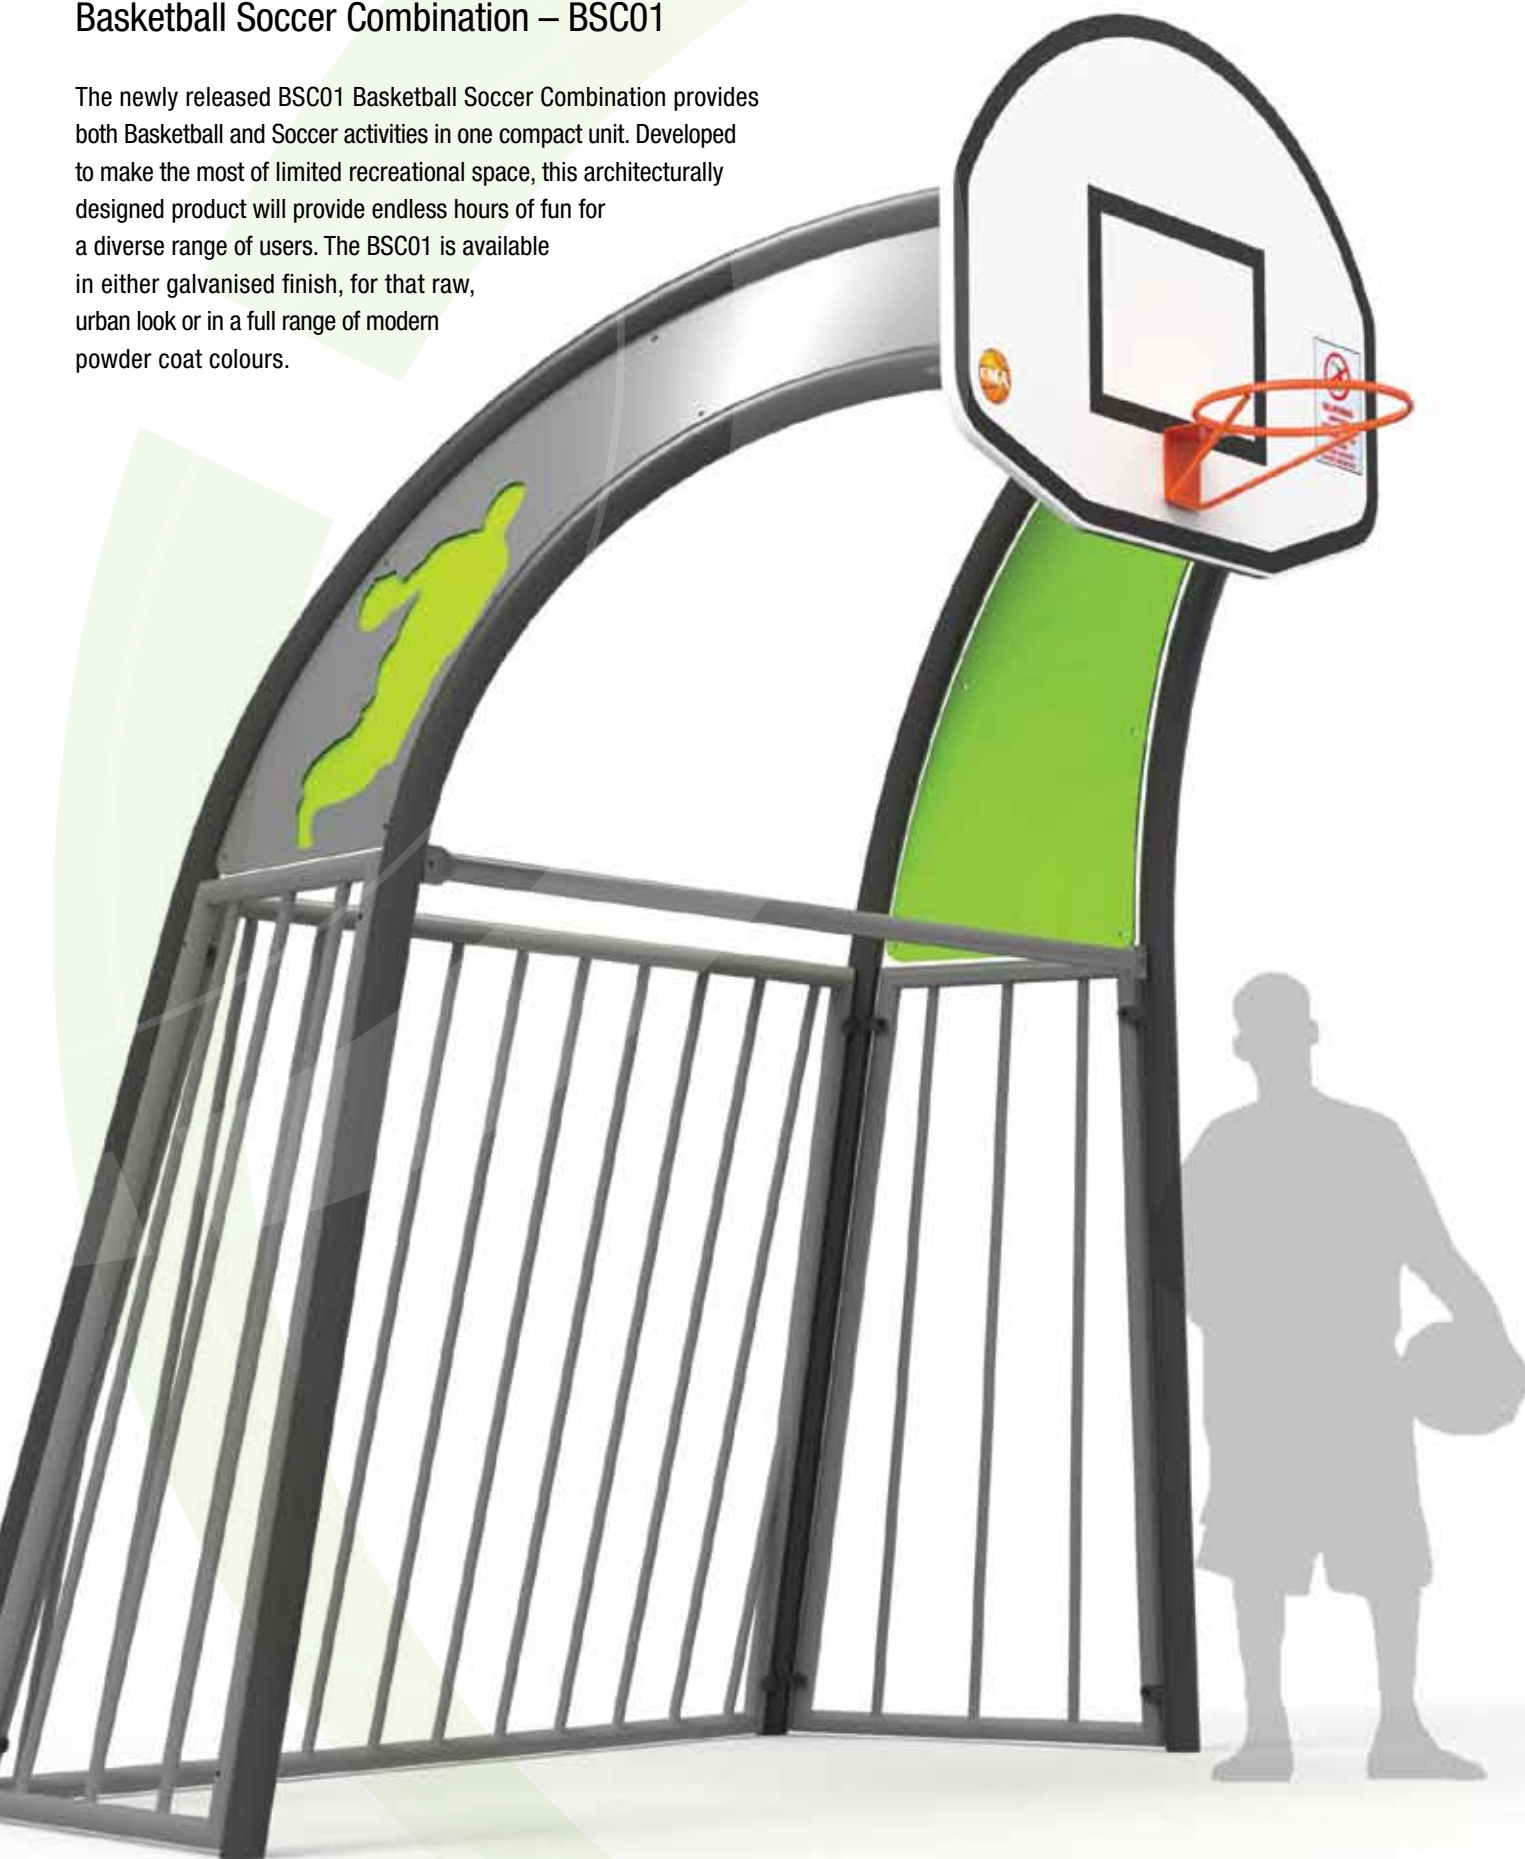

Play the Game

Street Hoops – Basketball Tower and Concrete Pad SH01

At CMA we specialise in the supply and installation of Street Hoops Basketball Towers and concrete pads. Tower options are either standard galvanised finish BT23 or the new 'Playground friendly' powder coated BT29 NextGen Tower. Concrete pad is available in standard finish or in limited colour range and pad sizes are tailored to your needs. Pads are also available with line marking option and can be complimented with optional Groovy Basketball Picnic Tables.

FG01 Fun Goals

- 90MM HEAVY DUTY STEEL CONSTRUCTION
- GOALS 5M OUT OF GROUND. POINTS 3M OUT OF GROUND
- 2 PACK PAINT FINISH
- PERMANENTLY FIXED

MP01 Multi Purpose Goals

- HEAVY DUTY STEEL CONSTRUCTION
- 2 PACK PAINT FINISH
- BOLT DOWN OR CONCRETE IN CONSTRUCTION

SOC01 Soccer Goals

- HEAVY DUTY STEEL CONSTRUCTION
- BUILT TO FIFA REGULATION SPECIFICATIONS
- 100MM OD DIAMETER ROUND TUBE CONSTRUCTION
7.3M LONG X 2.4M HIGH
- FITTED WITH NET HANGERS

Basketball Soccer Combination – BSC01

The newly released BSC01 Basketball Soccer Combination provides both Basketball and Soccer activities in one compact unit. Developed to make the most of limited recreational space, this architecturally designed product will provide endless hours of fun for a diverse range of users. The BSC01 is available in either galvanised finish, for that raw, urban look or in a full range of modern powder coat colours.